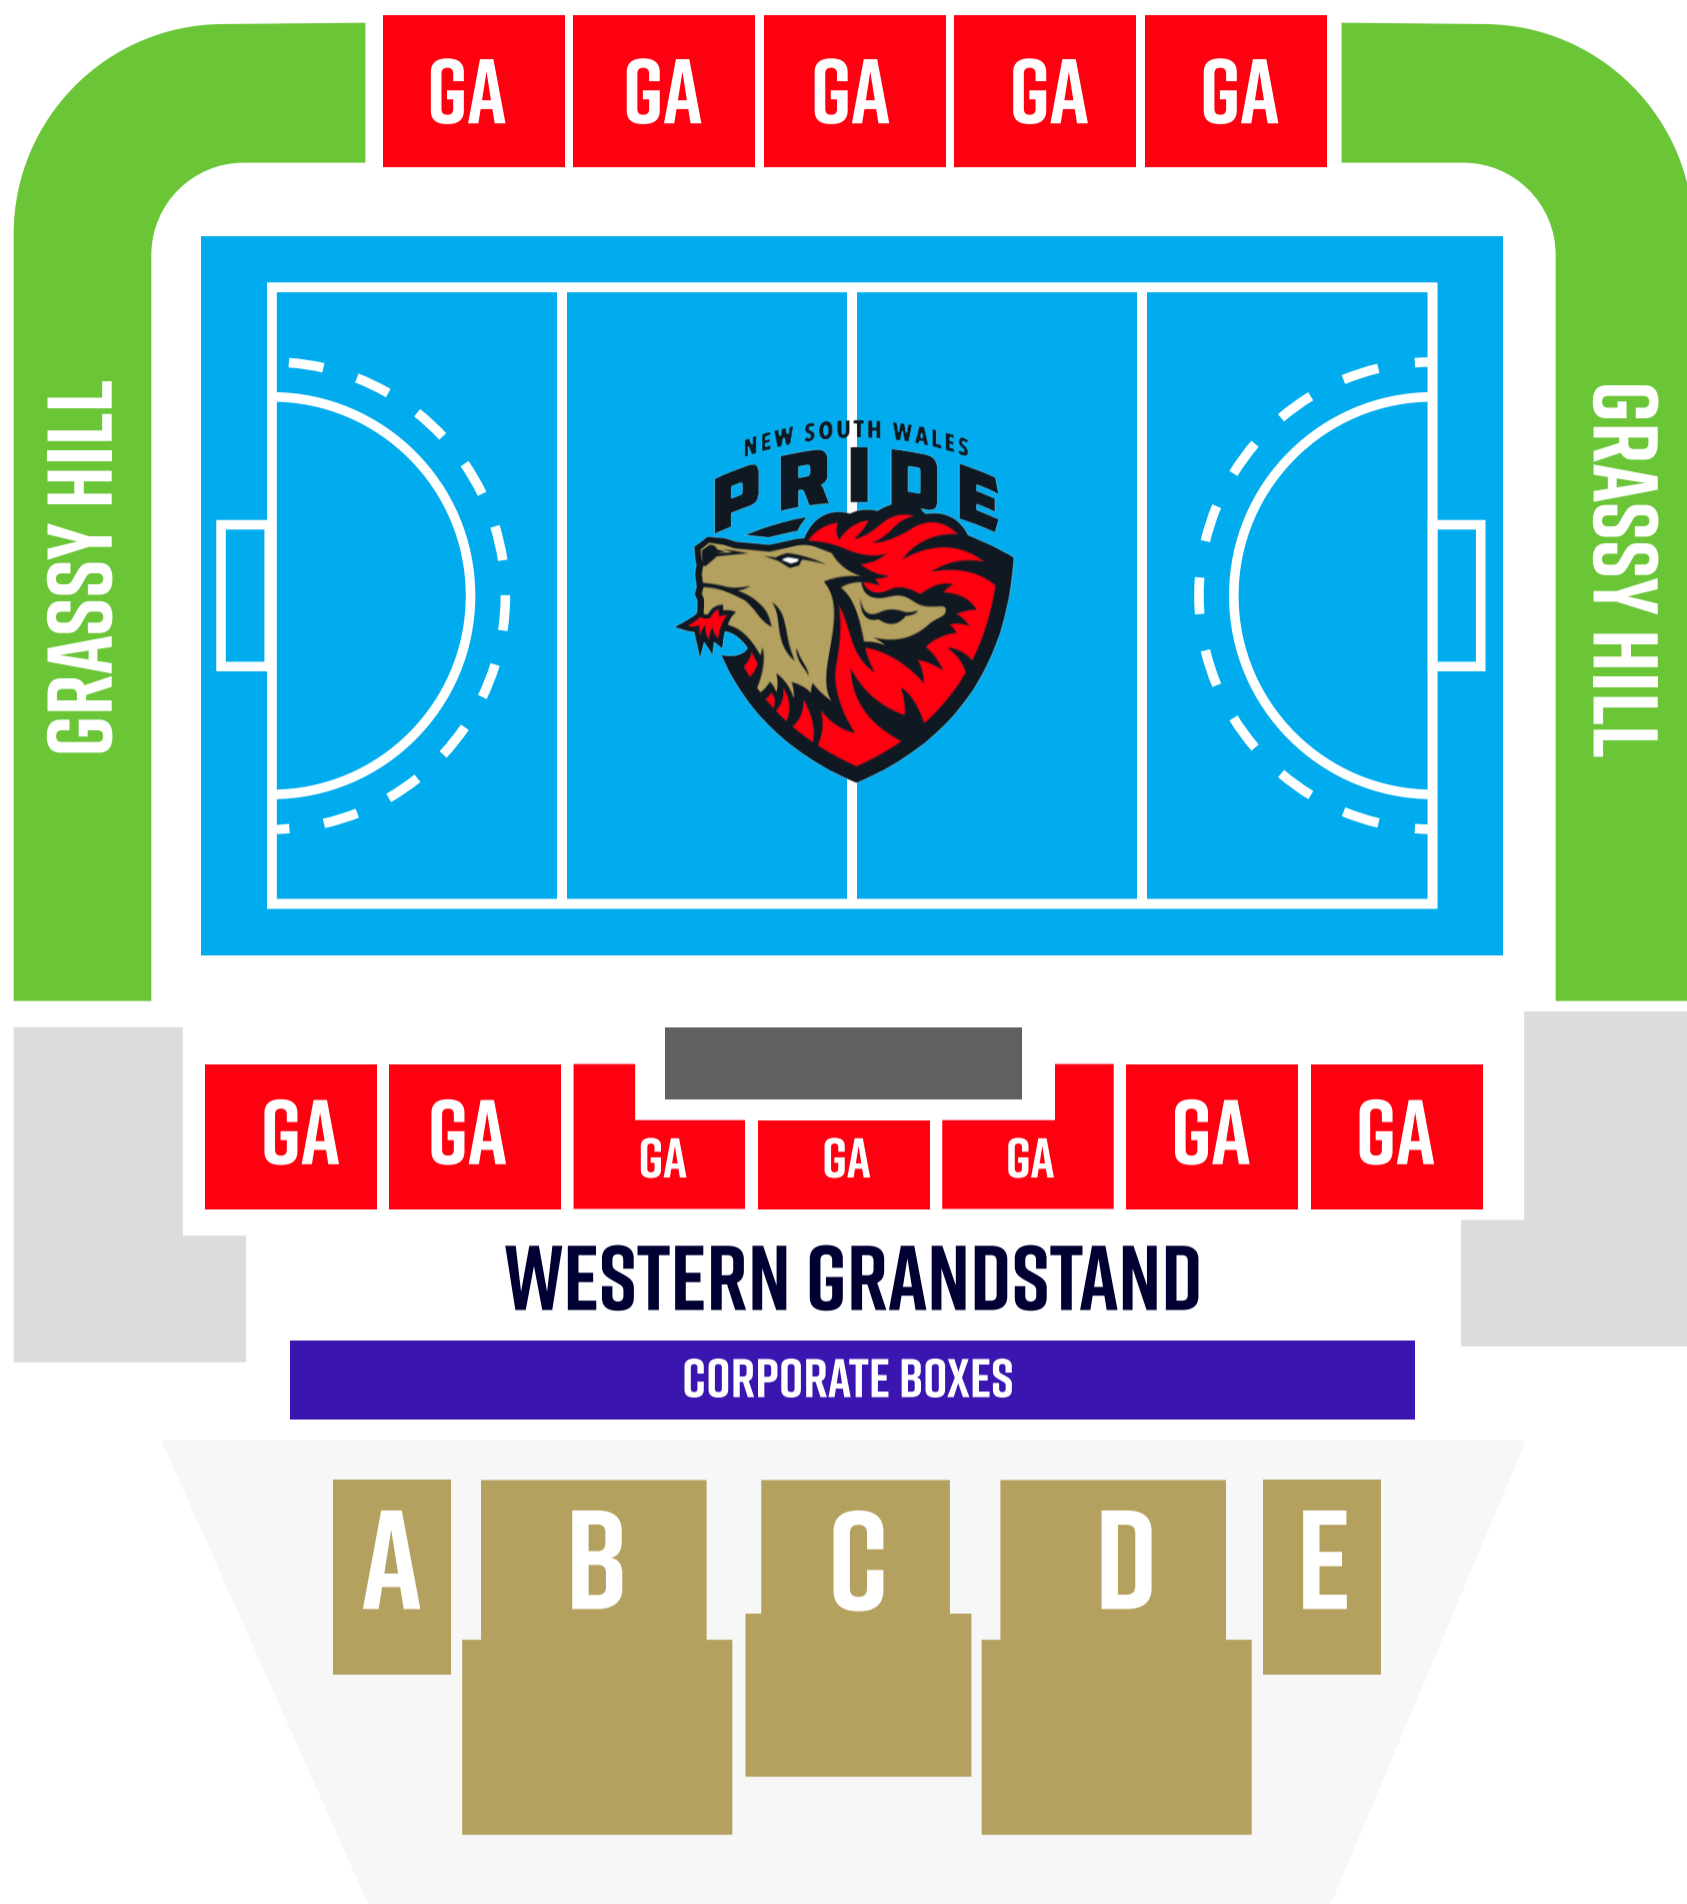

# SYDNEY OLYMPIC PARK HOCKEY CENTRE "THE LIONS DEN"

RESERVED SEATING

GENERAL ADMISSION